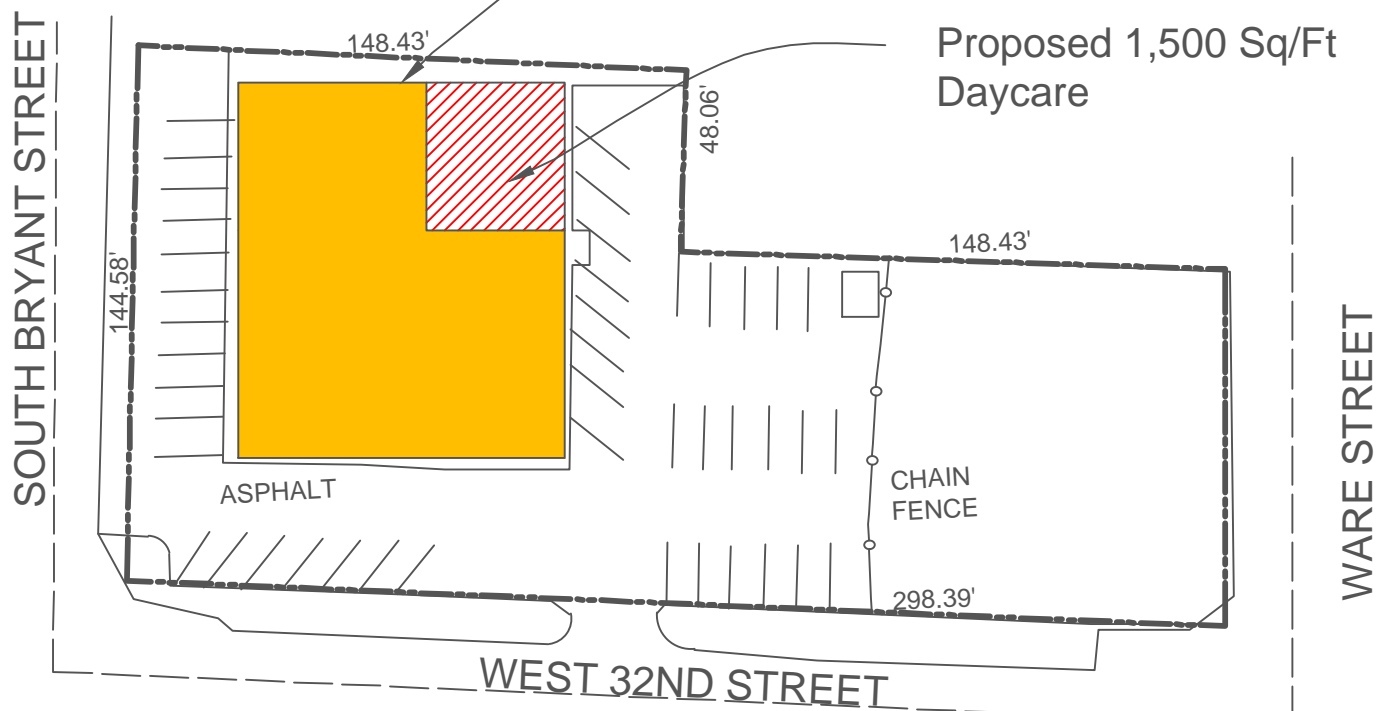

ONE STORY FRAMED
CHURCH 8,620 Sq/Ft

Sketch

City of Little Rock Planning & Development

Case No: **Z-9143**

Name: Savvy Kids Learning Center

Location: 6724 West 32nd Street

Issue: **CUP**